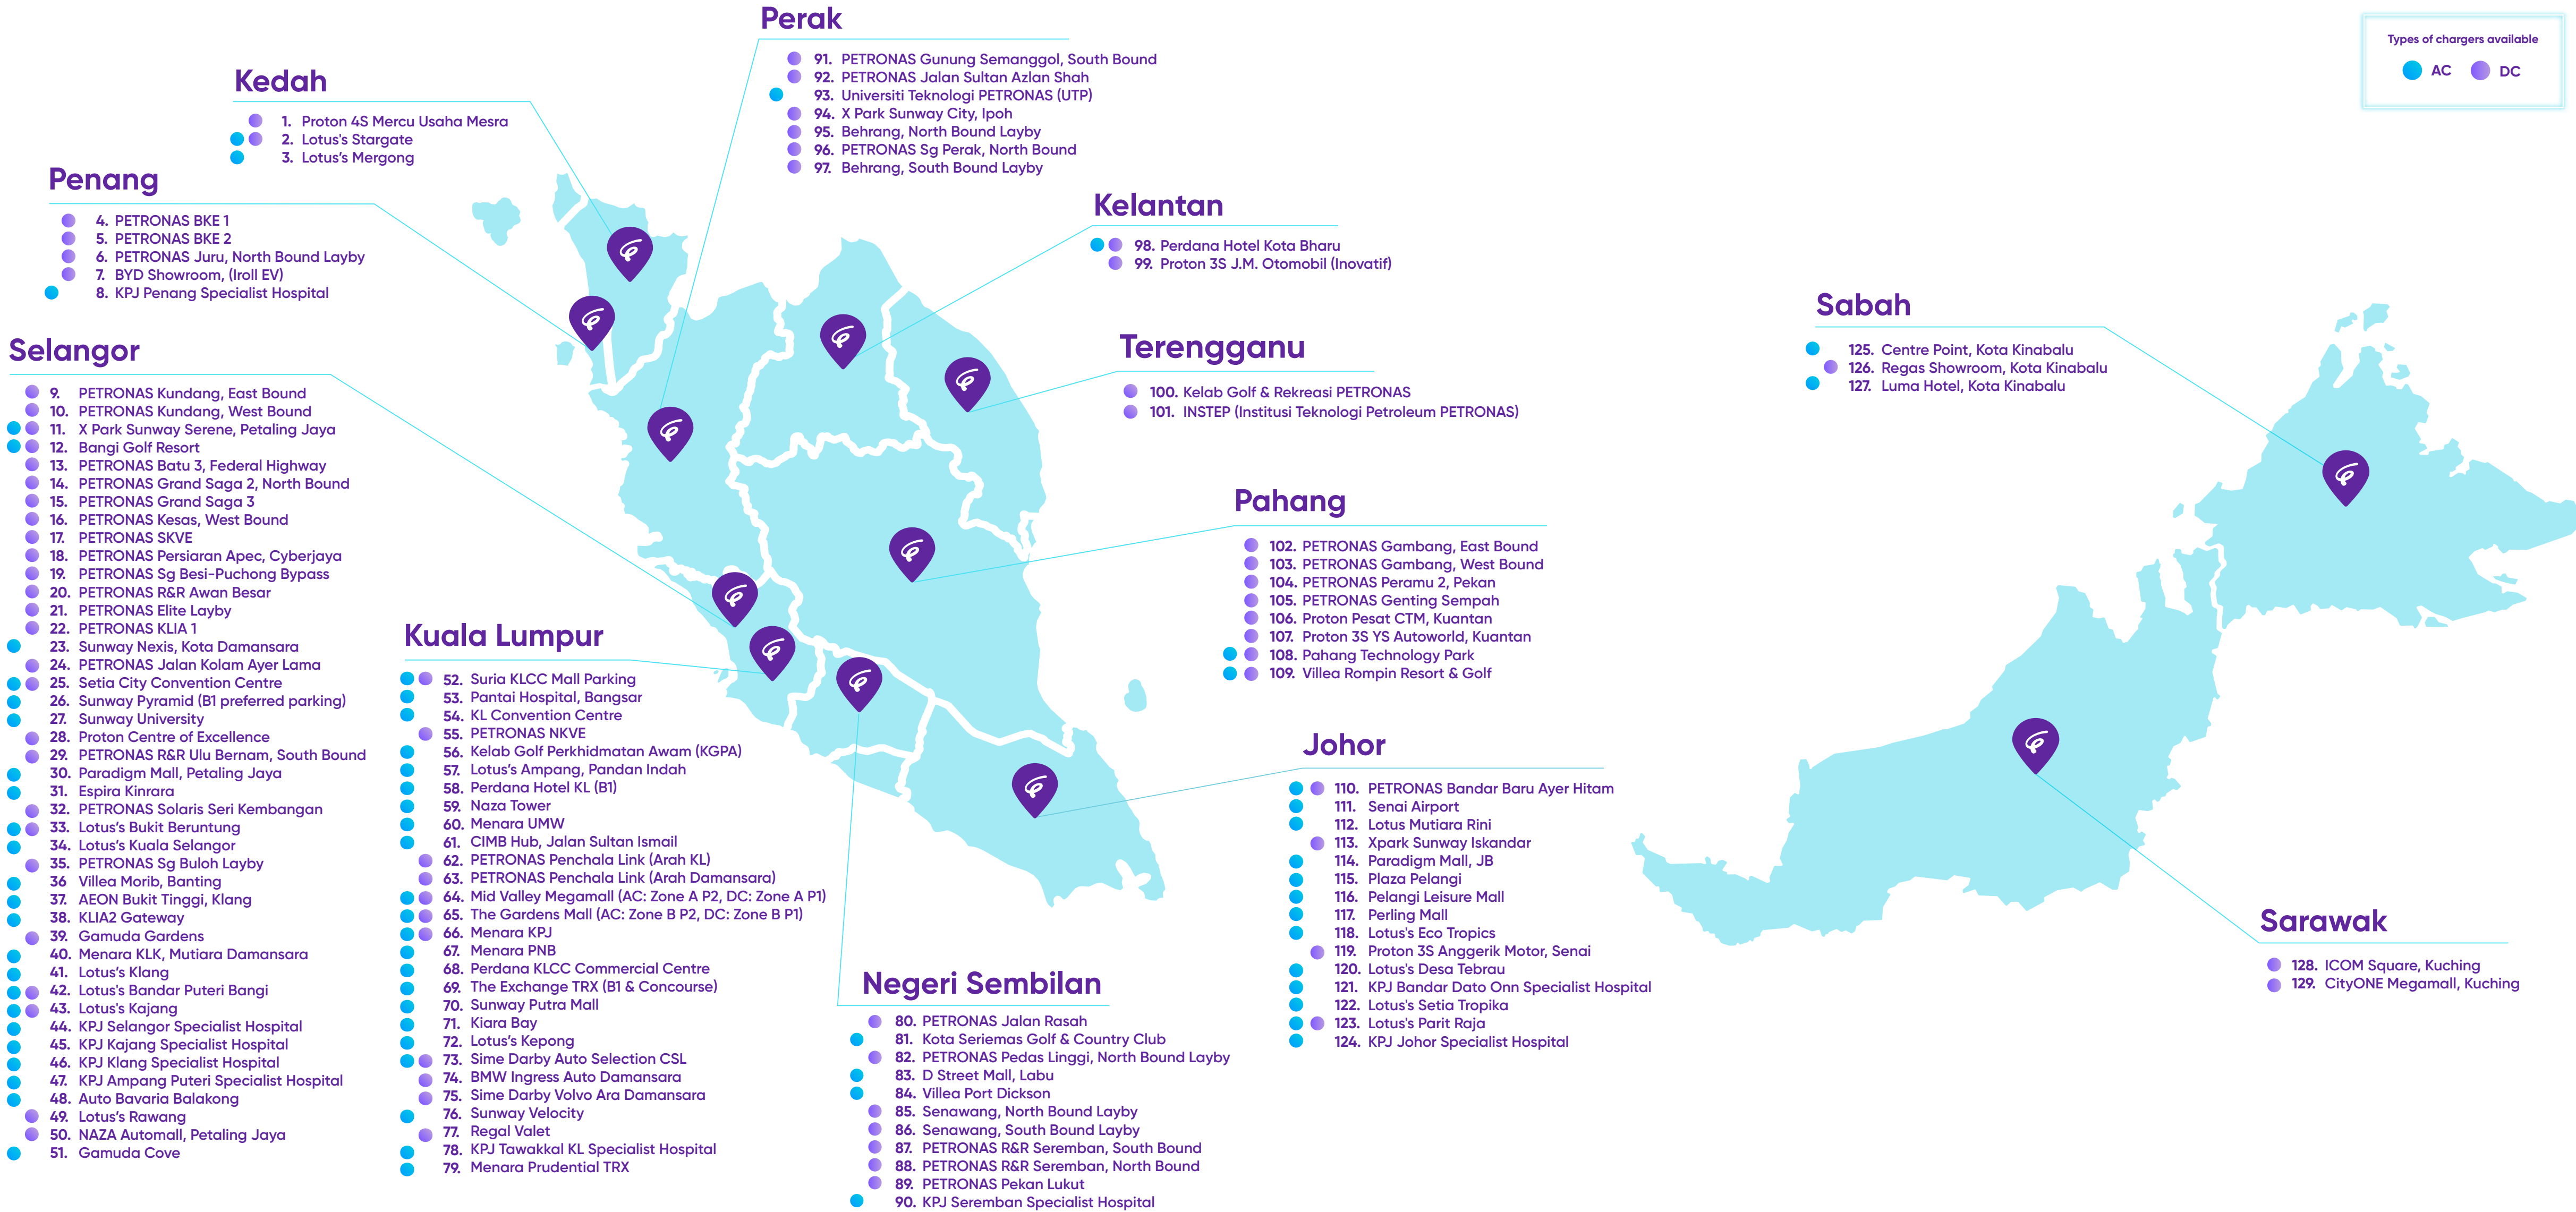

Malaysia's #1 Fast EV Charging Network Operator

(as of 19 August 2024)

Types of chargers available

- AC
- DC

1. ### Kedah
1. Proton 4S Mercu Usaha Mesra
  2. Lotus's Stargate
  3. Lotus's Mergong

1. ### Penang
4. PETRONAS BKE 1
  5. PETRONAS BKE 2
  6. PETRONAS Juru, North Bound Layby
  7. BYD Showroom, (Iroll EV)
  8. KPJ Penang Specialist Hospital

1. ### Selangor
9. PETRONAS Kundang, East Bound
  10. PETRONAS Kundang, West Bound
  11. X Park Sunway Serene, Petaling Jaya
  12. Bangi Golf Resort
  13. PETRONAS Batu 3, Federal Highway
  14. PETRONAS Grand Saga 2, North Bound
  15. PETRONAS Grand Saga 3
  16. PETRONAS Kesas, West Bound
  17. PETRONAS SKVE
  18. PETRONAS Persiaran Apec, Cyberjaya
  19. PETRONAS Sg Besi-Puchong Bypass
  20. PETRONAS R&R Awan Besar
  21. PETRONAS Elite Layby
  22. PETRONAS KLIA 1
  23. Sunway Nexis, Kota Damansara
  24. PETRONAS Jalan Kolum Ayer Lama
  25. Setia City Convention Centre
  26. Sunway Pyramid (B1 preferred parking)
  27. Sunway University
  28. Proton Centre of Excellence
  29. PETRONAS R&R Ulu Bernam, South Bound
  30. Paradigm Mall, Petaling Jaya
  31. Espira Kinrara
  32. PETRONAS Solaris Seri Kembangan
  33. Lotus's Bukit Beruntung
  34. Lotus's Kuala Selangor
  35. PETRONAS Sg Buloh Layby
  36. Villea Morib, Banting
  37. AEON Bukit Tinggi, Klang
  38. KLIA2 Gateway
  39. Gamuda Gardens
  40. Menara KLK, Mutiara Damansara
  41. Lotus's Klang
  42. Lotus's Bandar Puteri Bangi
  43. Lotus's Kajang
  44. KPJ Selangor Specialist Hospital
  45. KPJ Kajang Specialist Hospital
  46. KPJ Klang Specialist Hospital
  47. KPJ Ampang Puteri Specialist Hospital
  48. Auto Bavaria Balakong
  49. Lotus's Rawang
  50. NAZA Automall, Petaling Jaya
  51. Gamuda Cove

1. ### Kuala Lumpur
52. Suria KLCC Mall Parking
  53. Pantai Hospital, Bangsar
  54. KL Convention Centre
  55. PETRONAS NKVE
  56. Kelab Golf Perkhidmatan Awam (KGPA)
  57. Lotus's Ampang, Pandan Indah
  58. Perdana Hotel KL (B1)
  59. Naza Tower
  60. Menara UMW
  61. CIMB Hub, Jalan Sultan Ismail
  62. PETRONAS Penchala Link (Arah KL)
  63. PETRONAS Penchala Link (Arah Damansara)
  64. Mid Valley Megamall (AC: Zone A P2, DC: Zone A P1)
  65. The Gardens Mall (AC: Zone B P2, DC: Zone B P1)
  66. Menara KPJ
  67. Menara PNB
  68. Perdana KLCC Commercial Centre
  69. The Exchange TRX (B1 & Concourse)
  70. Sunway Putra Mall
  71. Kiara Bay
  72. Lotus's Kepong
  73. Sime Darby Auto Selection CSL
  74. BMW Ingress Auto Damansara
  75. Sime Darby Volvo Ara Damansara
  76. Sunway Velocity
  77. Regal Valet
  78. KPJ Tawakkal KL Specialist Hospital
  79. Menara Prudential TRX

1. ### Perak
91. PETRONAS Gunung Semangol, South Bound
  92. PETRONAS Jalan Sultan Azlan Shah
  93. Universiti Teknologi PETRONAS (UTP)
  94. X Park Sunway City, Ipoh
  95. Behrang, North Bound Layby
  96. PETRONAS Sg Perak, North Bound
  97. Behrang, South Bound Layby

1. ### Kelantan
98. Perdana Hotel Kota Bharu
  99. Proton 3S J.M. Otomobil (Inovatif)

1. ### Terengganu
100. Kelab Golf & Rekreasi PETRONAS
  101. INSTEP (Institusi Teknologi Petroleum PETRONAS)